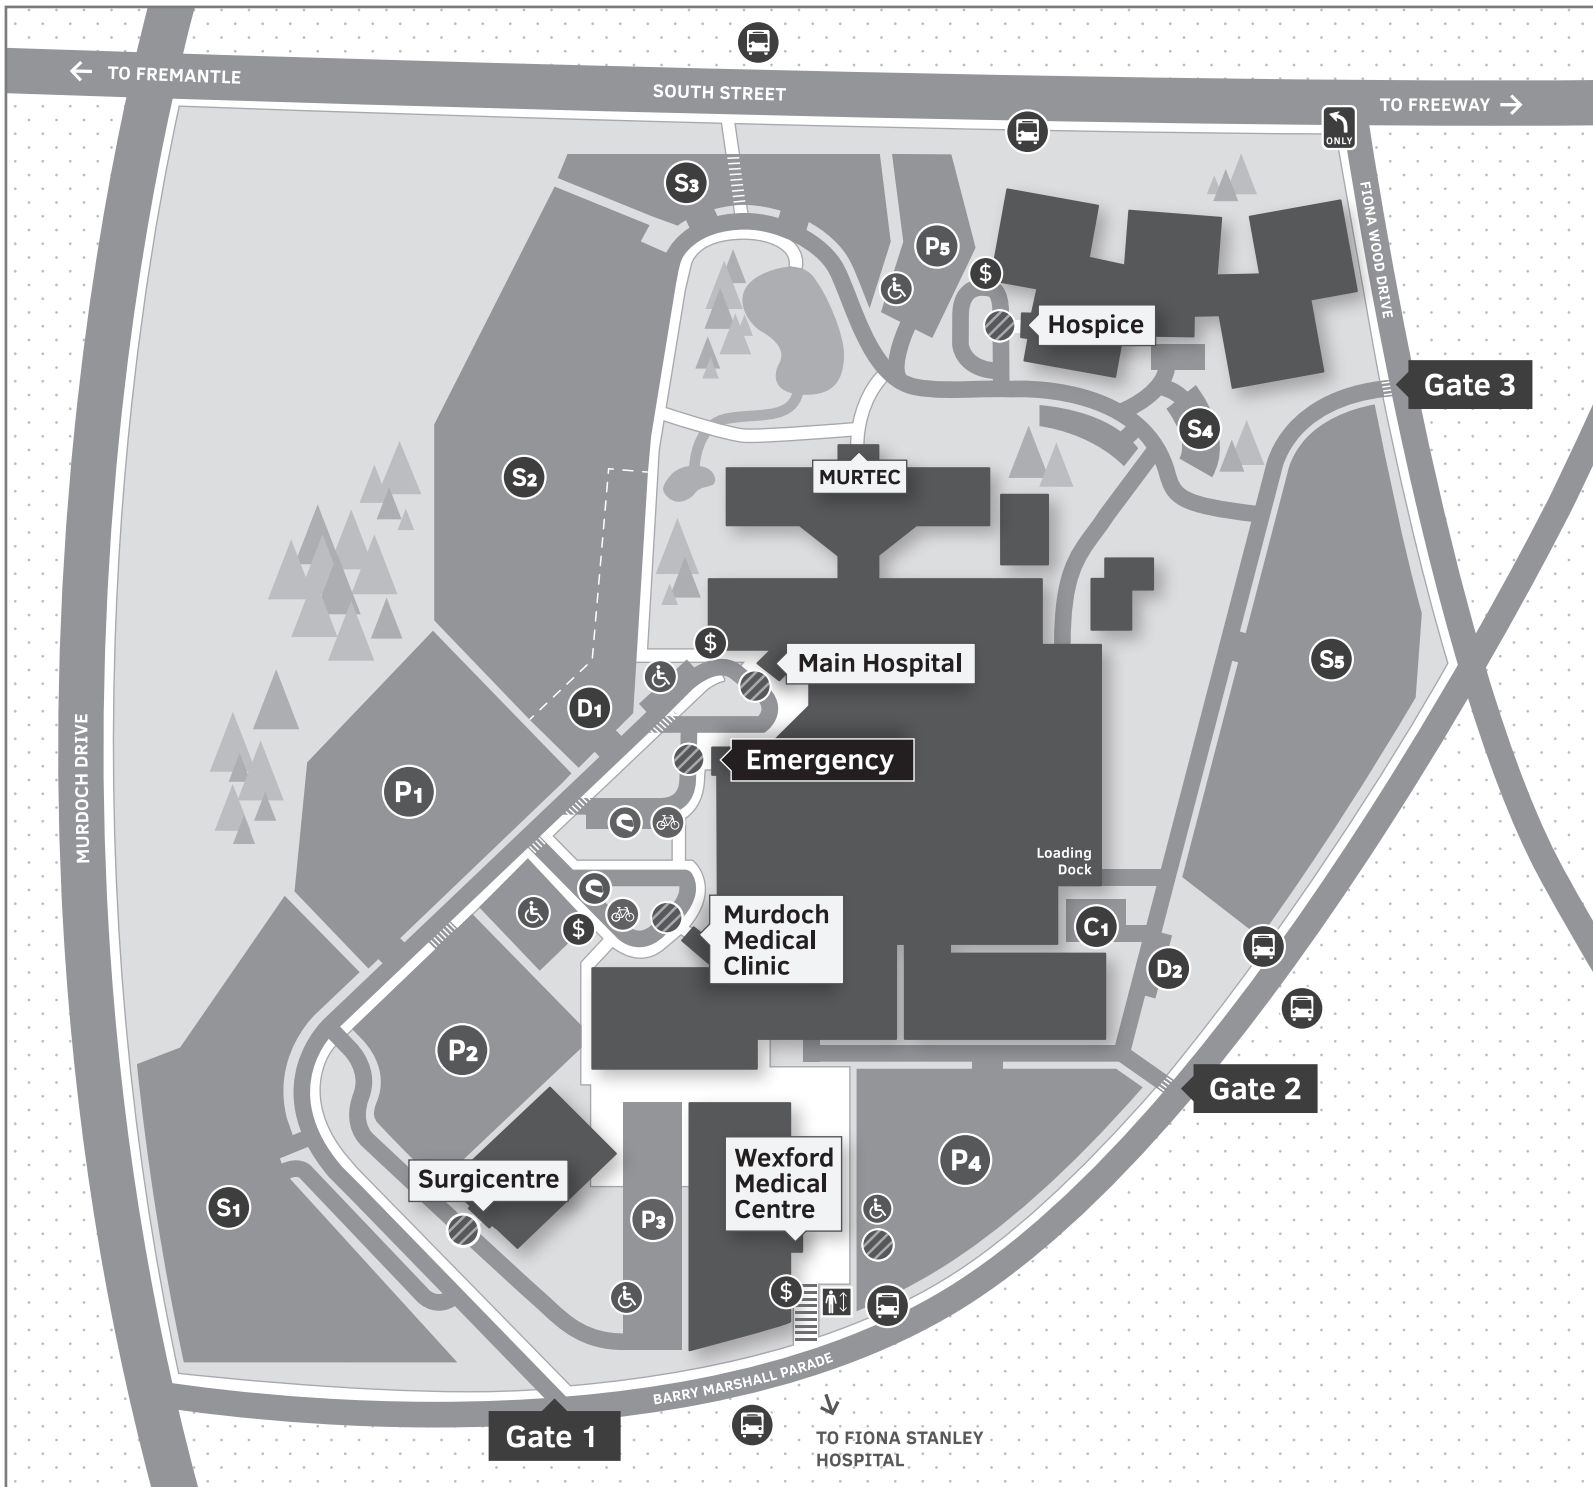

-  Drop-off
-  P1 Public Parking
-  Accessible Parking
-  Bicycle Parking
-  Motorbike Parking
-  S1 Staff Parking
-  D1 Doctors Parking
-  C1 Contractor Parking
-  \$ Pay Station
-  Lift
-  Bus Stop

ST JOHN OF GOD
Murdoch Hospital

-  Drop-off
-  P1 Public Parking
-  Accessible Parking
-  Bicycle Parking
-  Motorbike Parking
-  S1 Staff Parking
-  D1 Doctors Parking
-  C1 Contractor Parking
-  Pay Station
-  Lift
-  Bus Stop

ST JOHN OF GOD
Murdoch Hospital